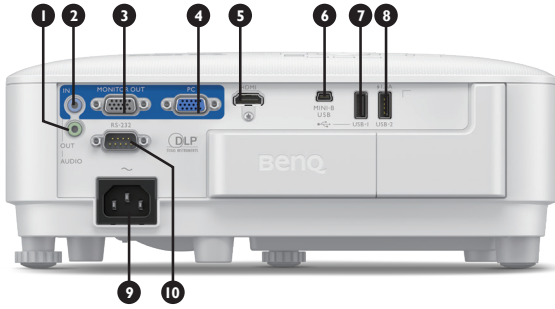

Input and Output Terminals

1 Audio output (mini jack)	6 USB Type mini B
2 Audio input (mini jack)	7 USB TypeA-1
3 Monitor output (D-sub 15pin, Female)	8 USB TypeA-2 (5V,1.5A)
4 PC (D-sub 15pin)	9 AC Power cable inlet
5 HDMI	10 RS232 input (D-sub 9pin, male)