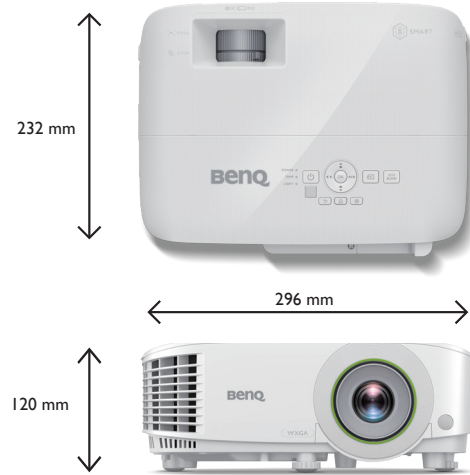

Dimensions